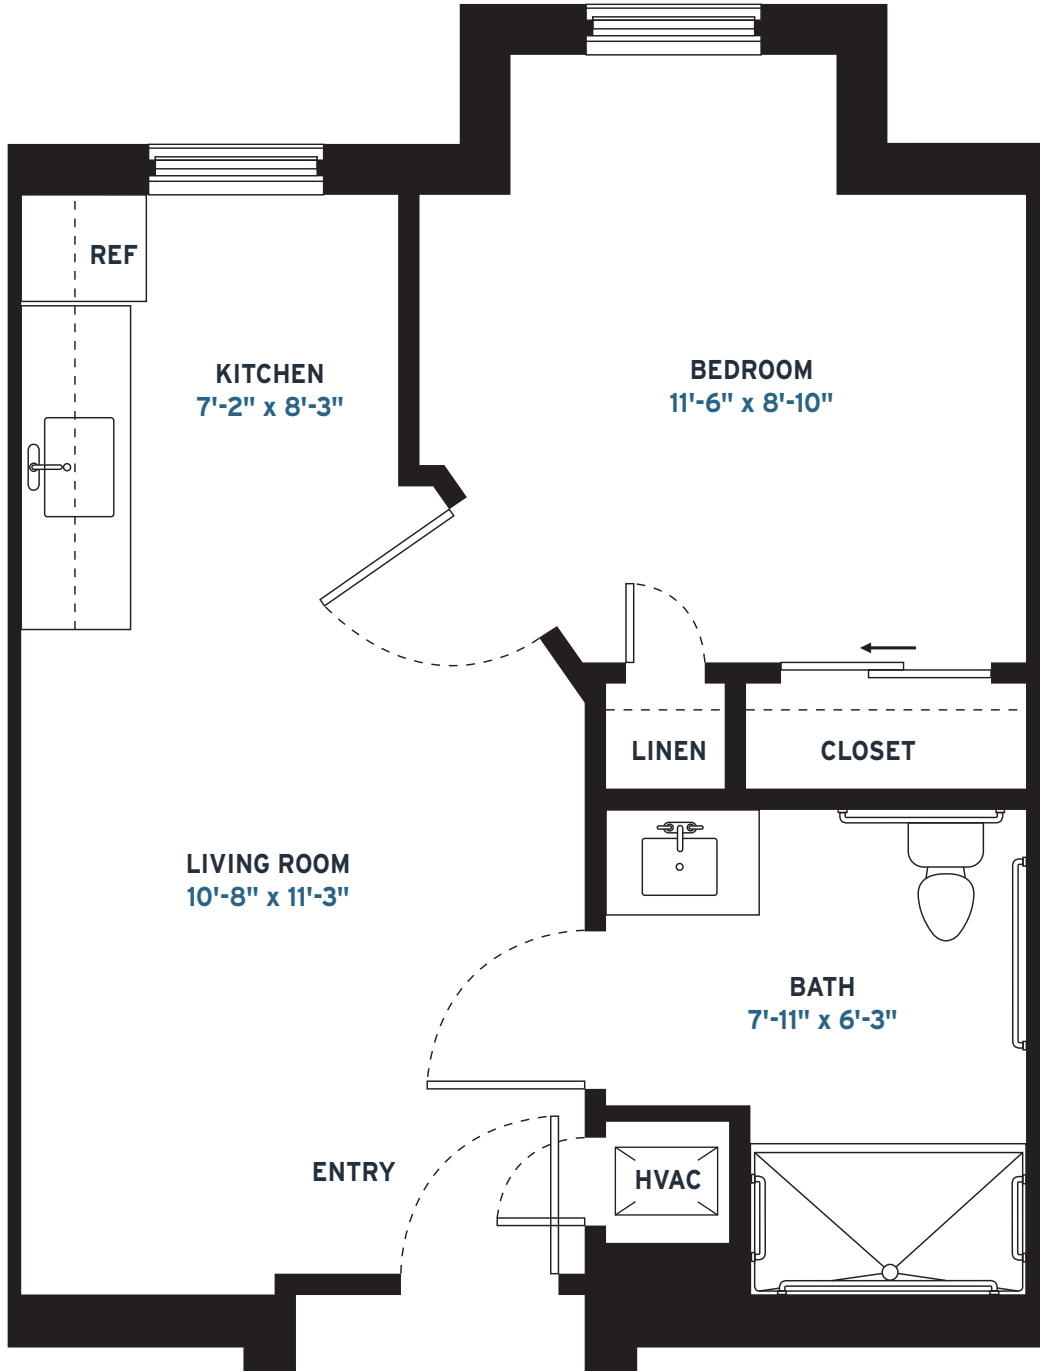

The Killarney

1 BEDROOM | 1 BATH | 415 SQUARE FEET

Dimensions may vary based on individual floor plan.