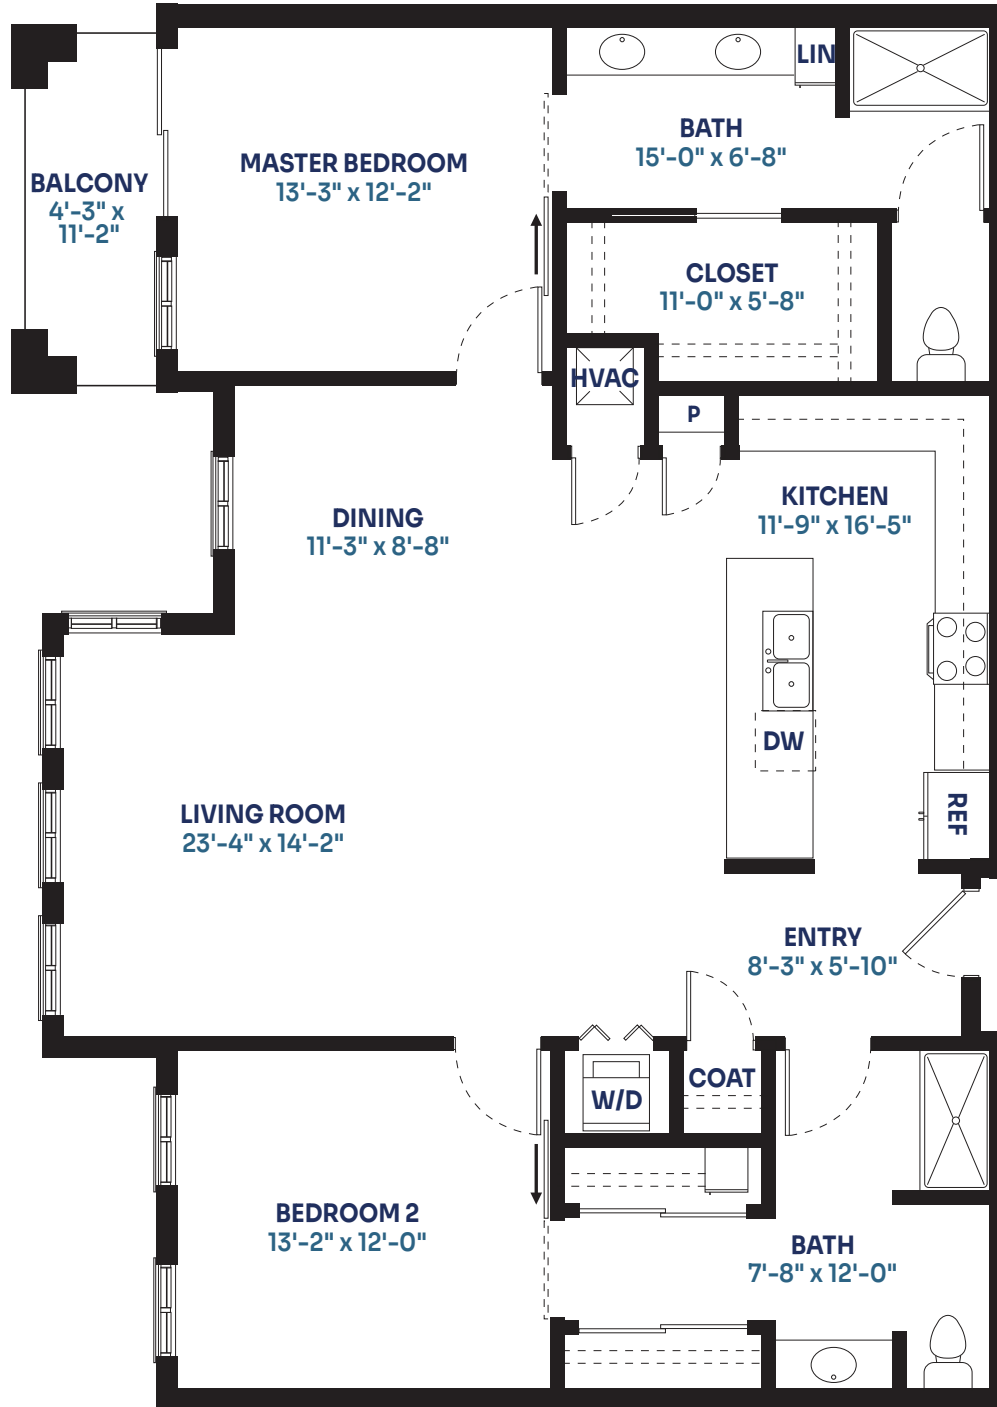

# The Viceroy

2 BEDROOM | 2 BATHS | 1,483 SQUARE FEET

Dimensions may vary based on individual floor plan.