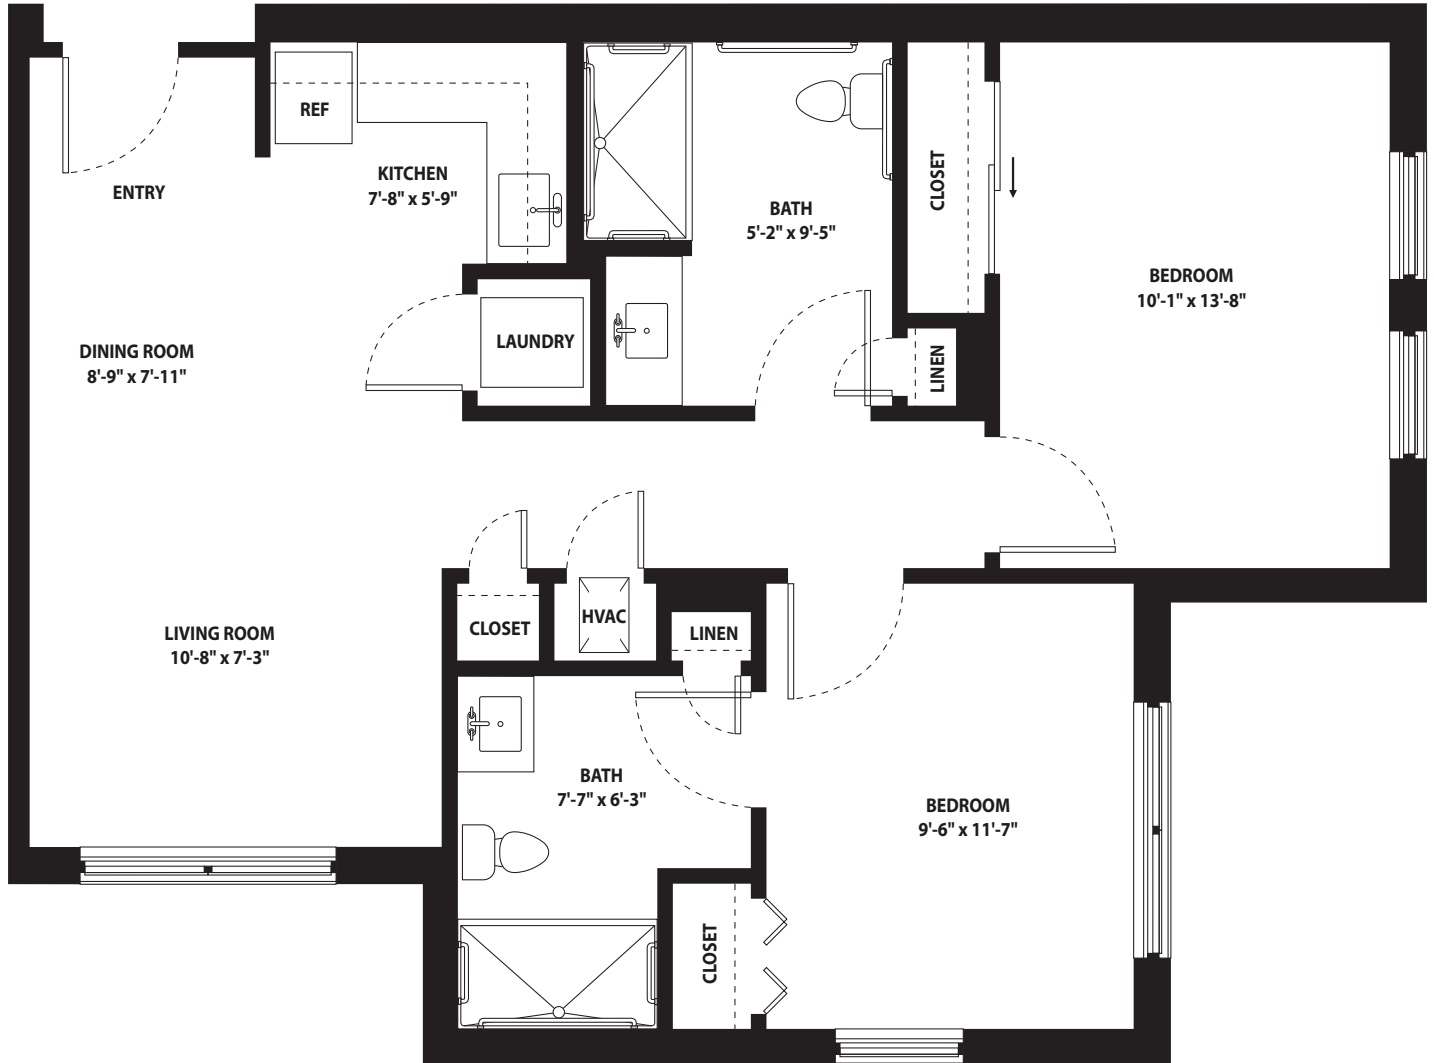

The Nona

■ TWO-BEDROOM | TWO-BATH | 772 SQUARE FEET

Color square corresponds to the legend on each Level Plan.

Dimensions may vary based on individual floor plan.
Dimensions set to 1/8" scale.