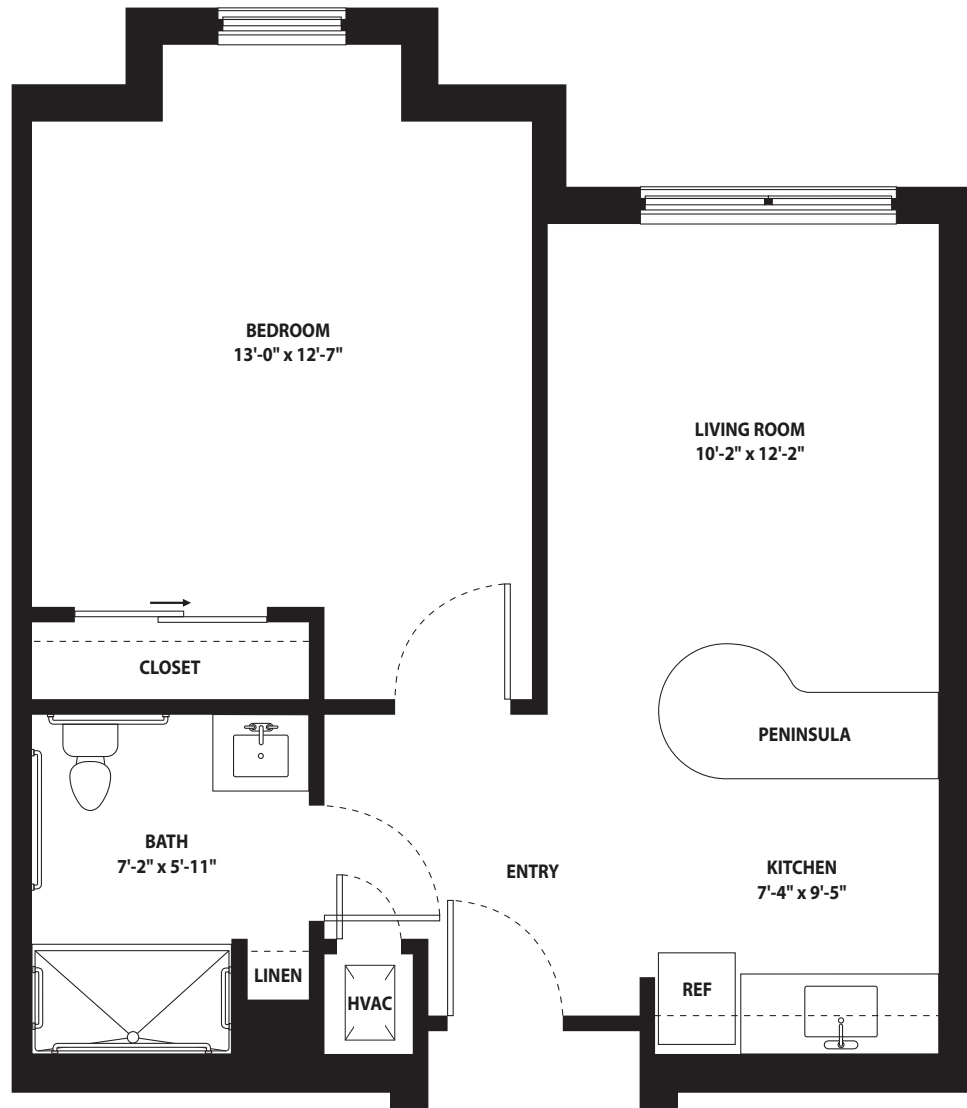

# The St. John

ONE-BEDROOM | ONE-BATH | 551 SQUARE FEET

Color square corresponds to the legend on each Level Plan.

Dimensions may vary based on individual floor plan.  
Dimensions set to 1/8" scale.