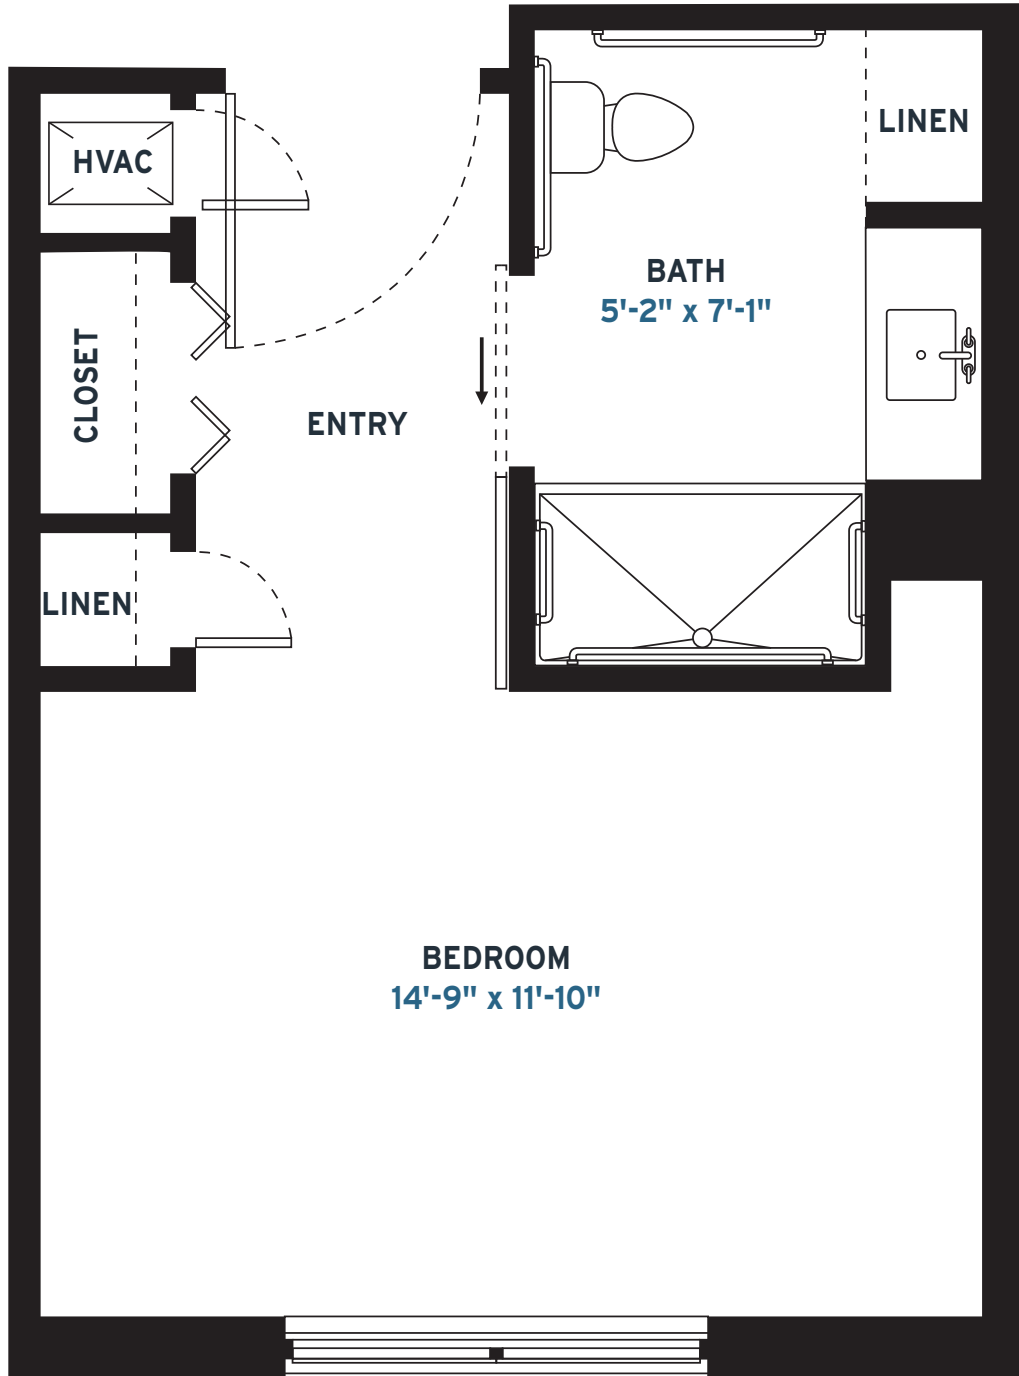

The Eola

1 BEDROOM | 1 BATH | 291 SQUARE FEET

Dimensions may vary based on individual floor plan.