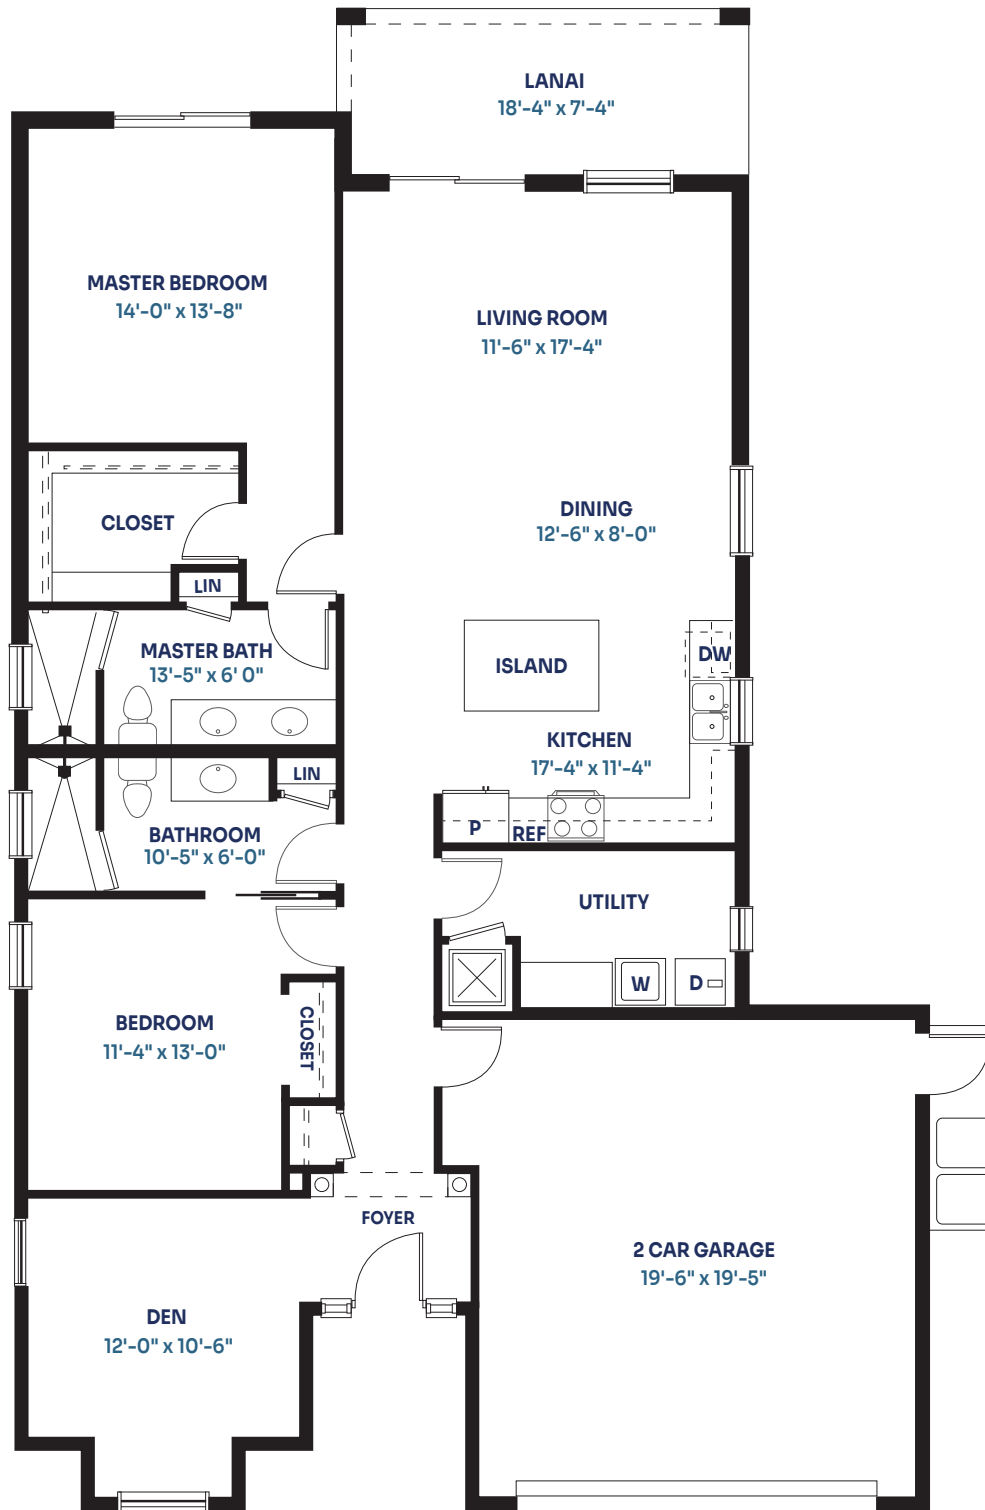

The Gentry

2 BEDROOM + DEN | 2 BATHS | 1,609 SQUARE FEET

Dimensions may vary based on individual floor plan.