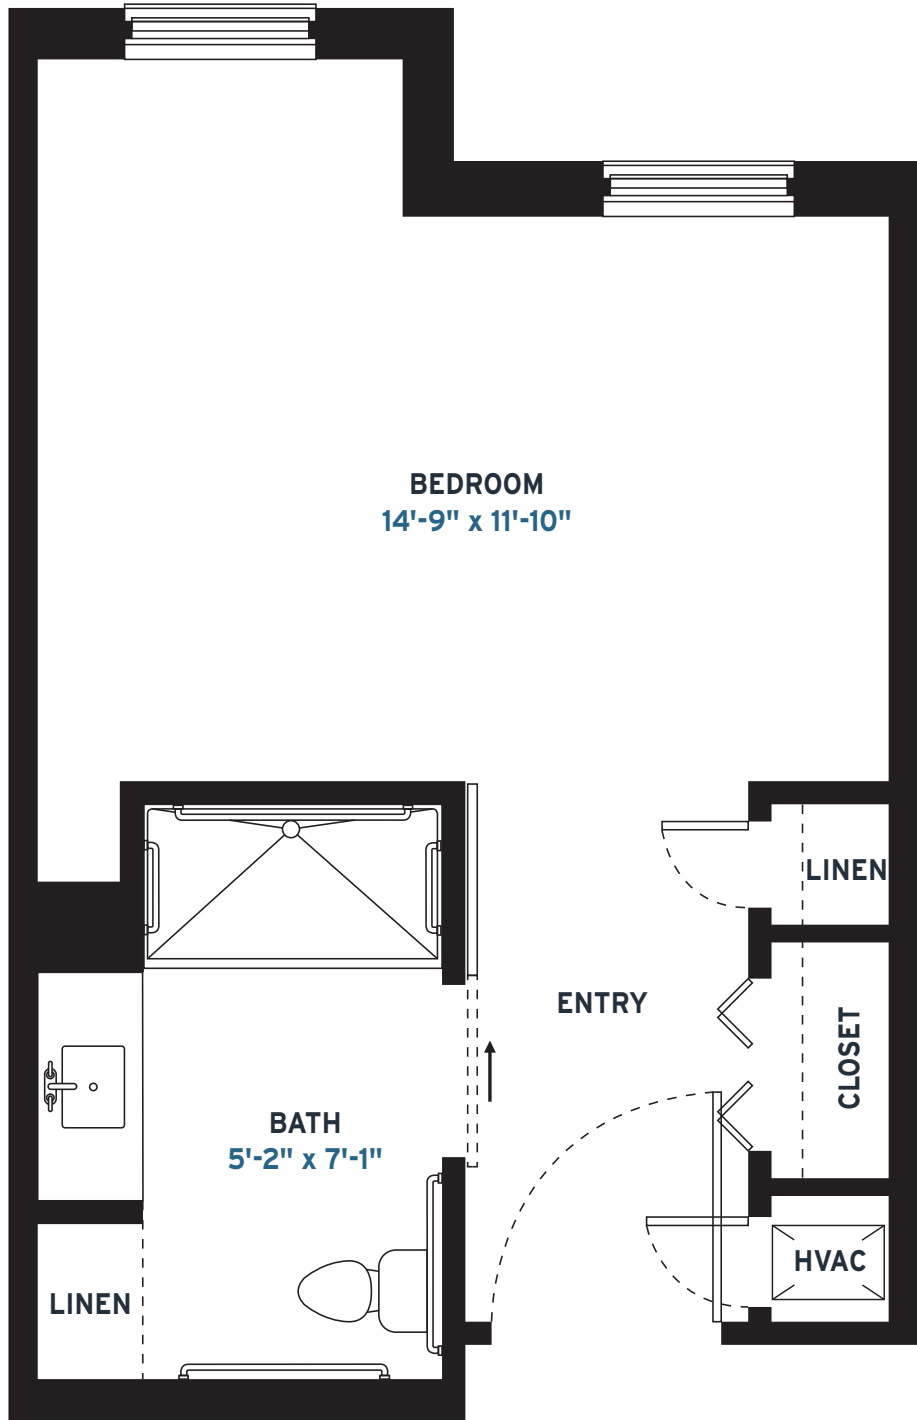

The Ivanhoe

1 BEDROOM | 1 BATH | 306 SQUARE FEET

Dimensions may vary based on individual floor plan.