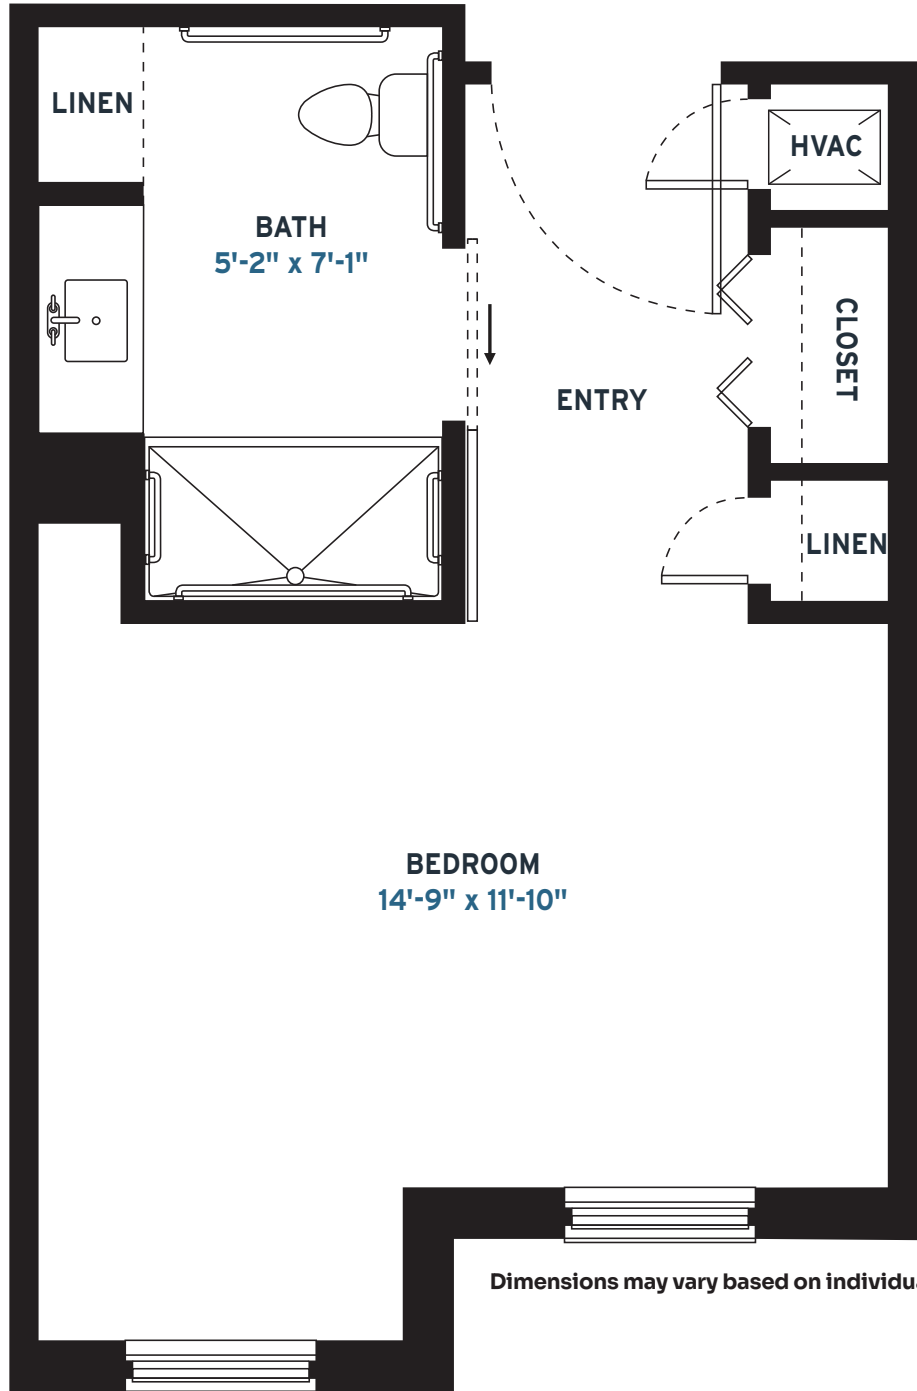

The Maitland

1 BEDROOM | 1 BATH | 306 SQUARE FEET

Dimensions may vary based on individual floor plan.