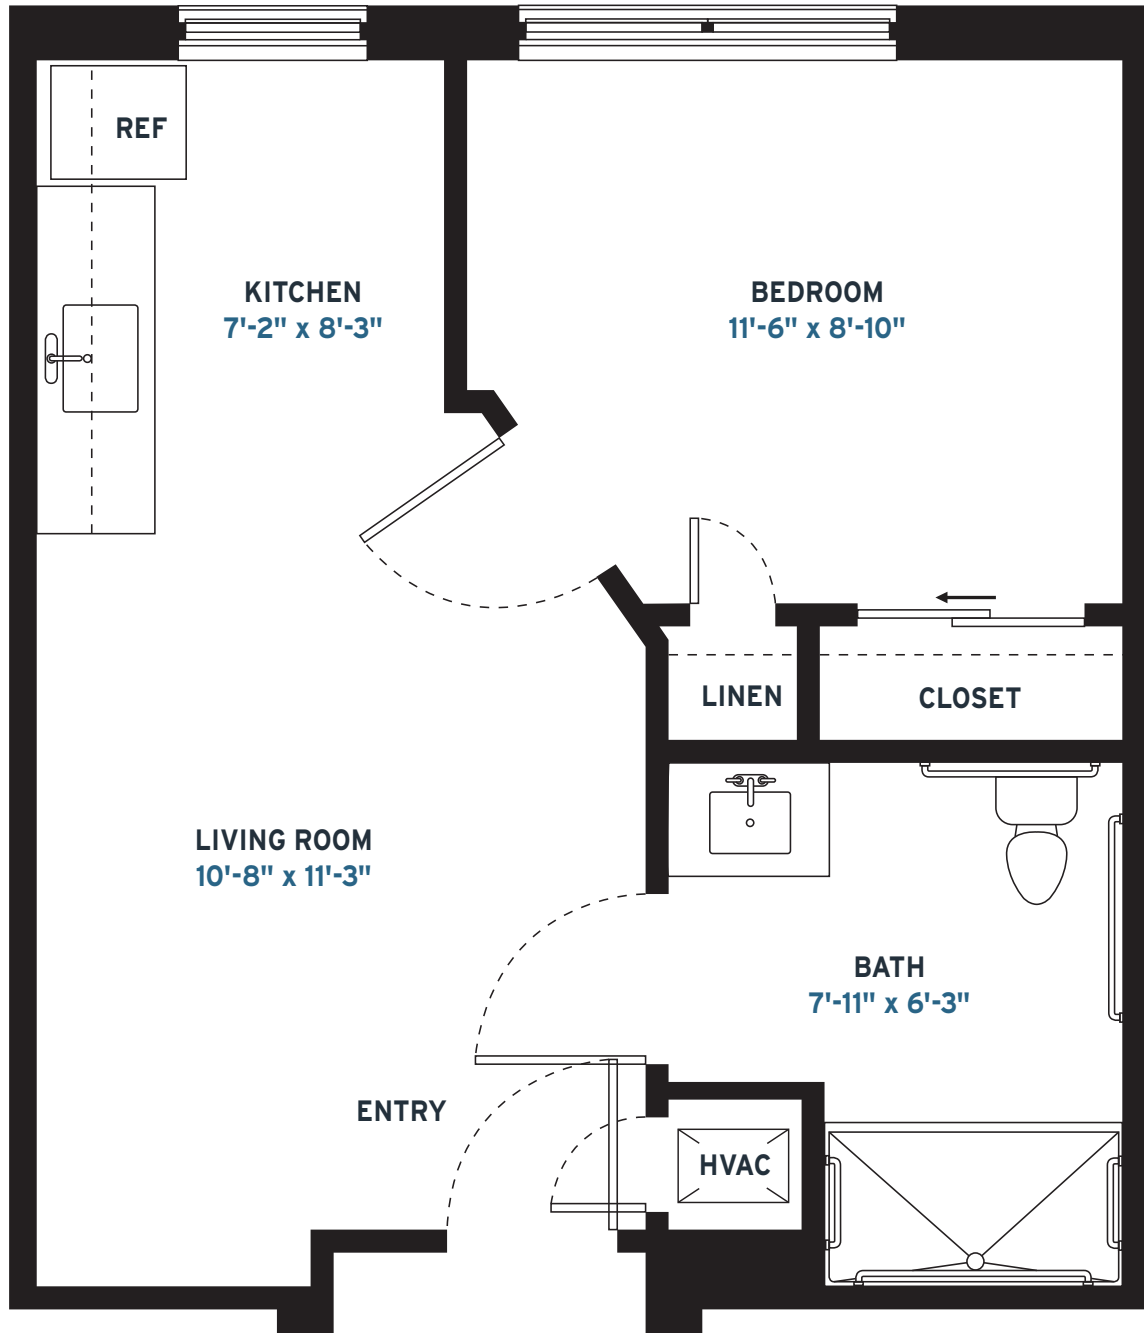

The Minneola

1 BEDROOM | 1 BATH | 408 SQUARE FEET

Dimensions may vary based on individual floor plan.