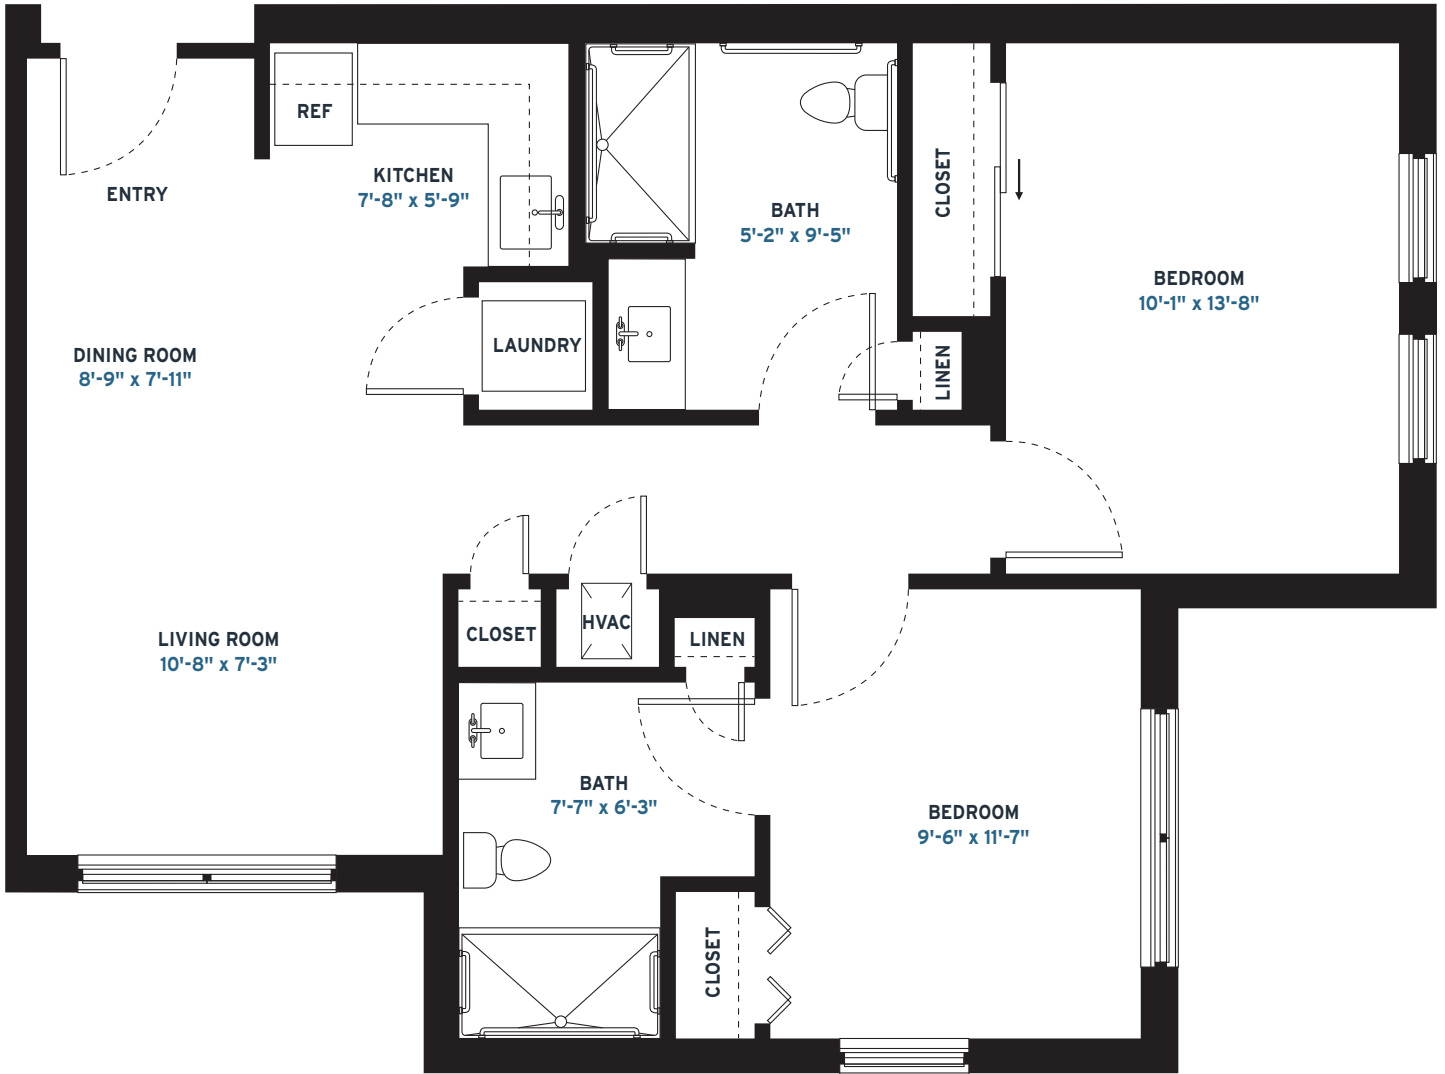

The Nona

2 BEDROOM | 2 BATHS | 772 SQUARE FEET

Dimensions may vary based on individual floor plan.