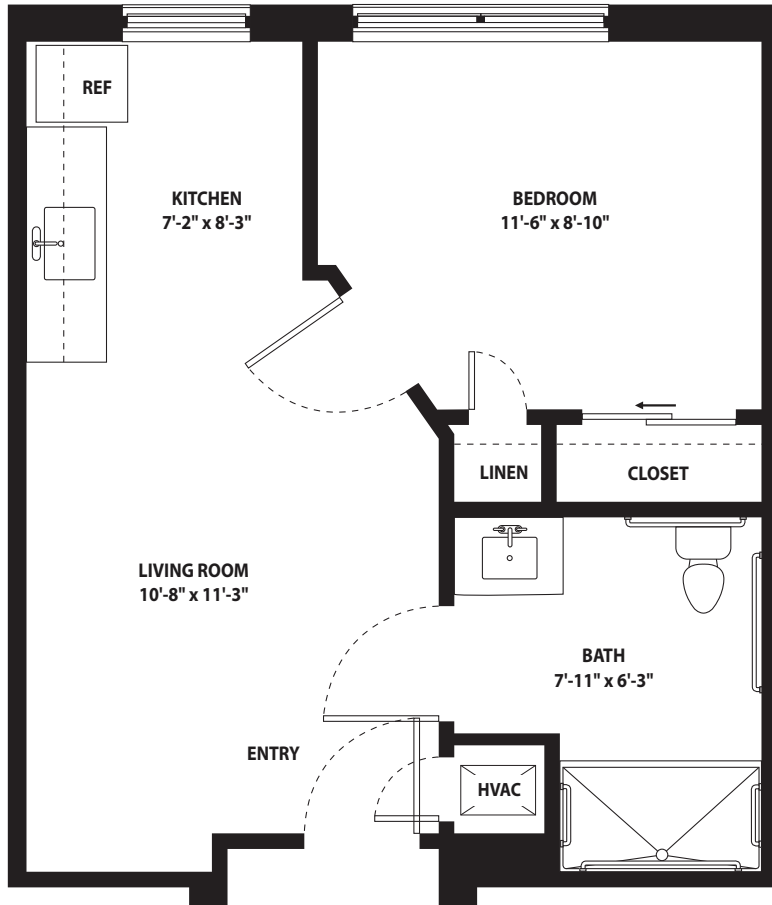

The Minneola

■ ONE-BEDROOM | ONE-BATH | 408 SQUARE FEET

Color square corresponds to the legend on each Level Plan.

Dimensions may vary based on individual floor plan.
Dimensions set to 1/8" scale.