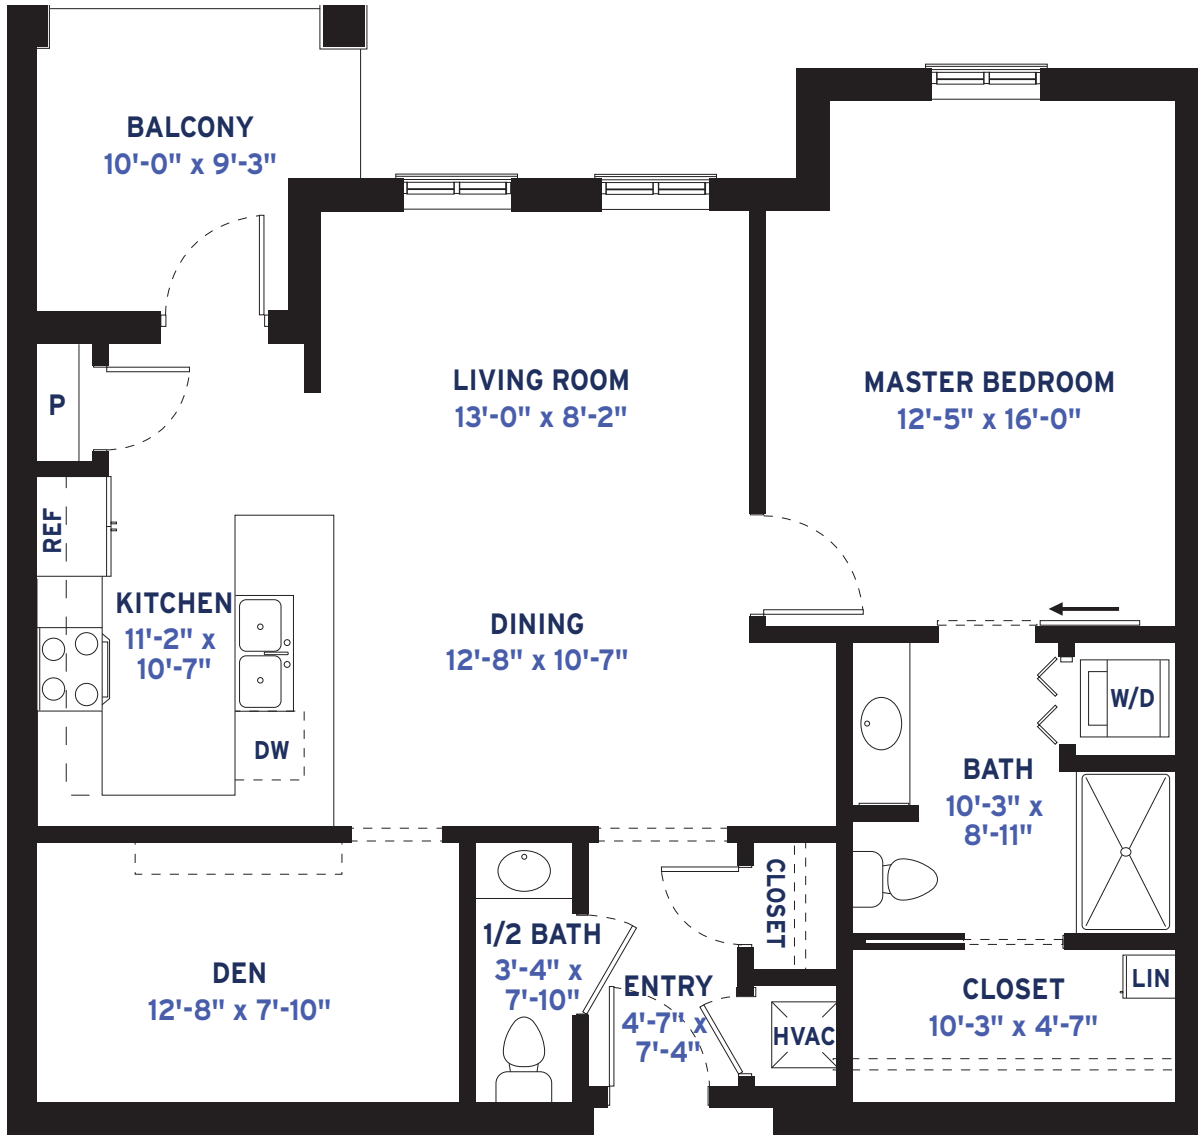

# The Bishop

1 BEDROOM + DEN | 1.5 BATHS | 995 SQUARE FEET

## FLOOR PLAN

Dimensions may vary based on individual floor plan.