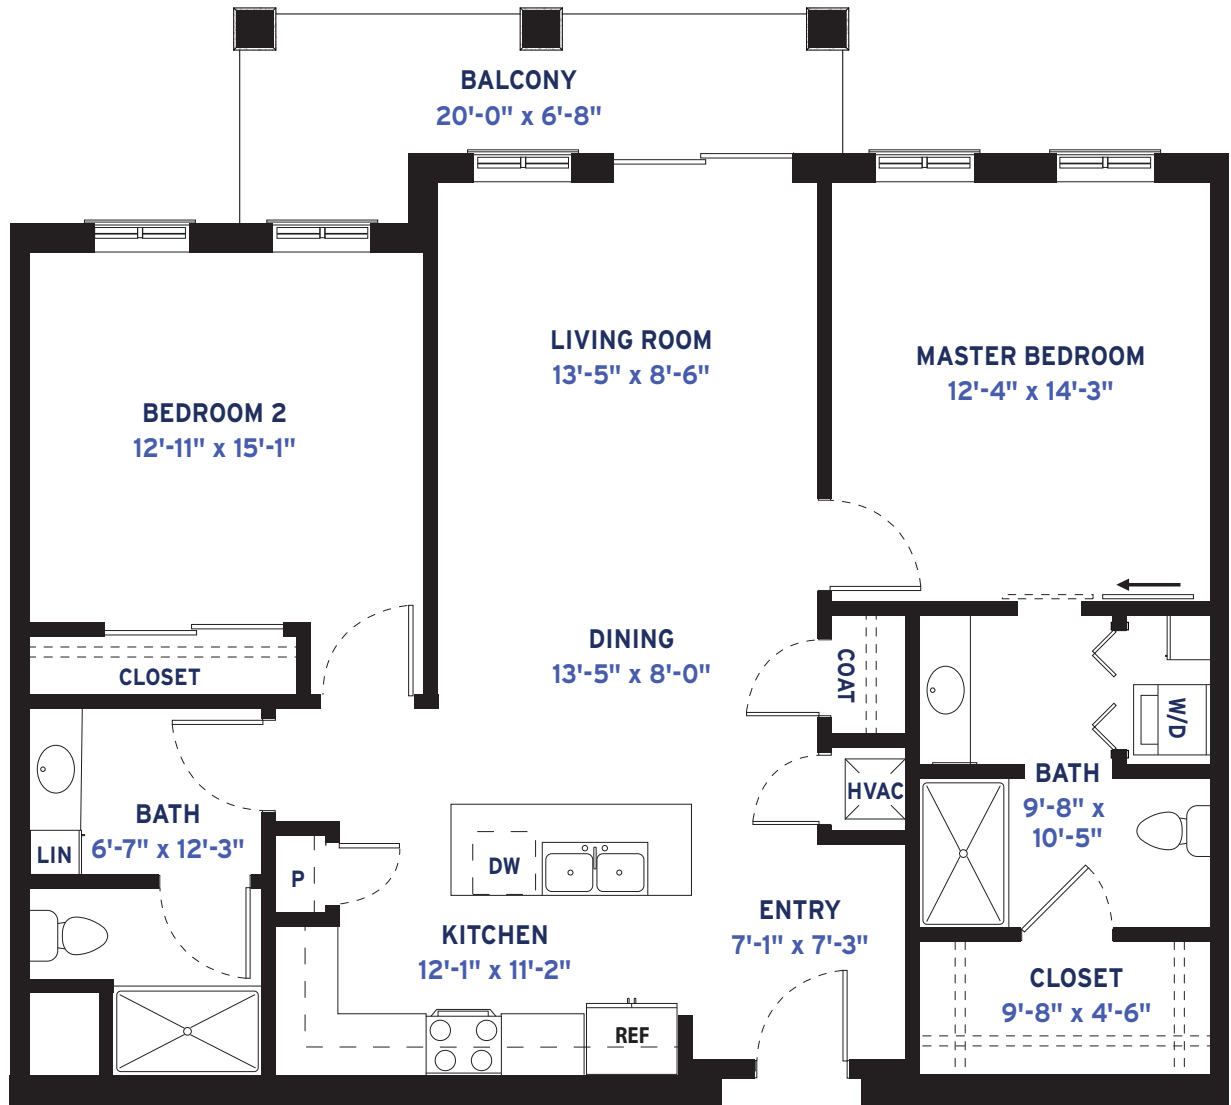

The Crown

2 BEDROOM | 2 BATHS | 1,205 SQUARE FEET

FLOOR PLAN

Dimensions may vary based on individual floor plan.