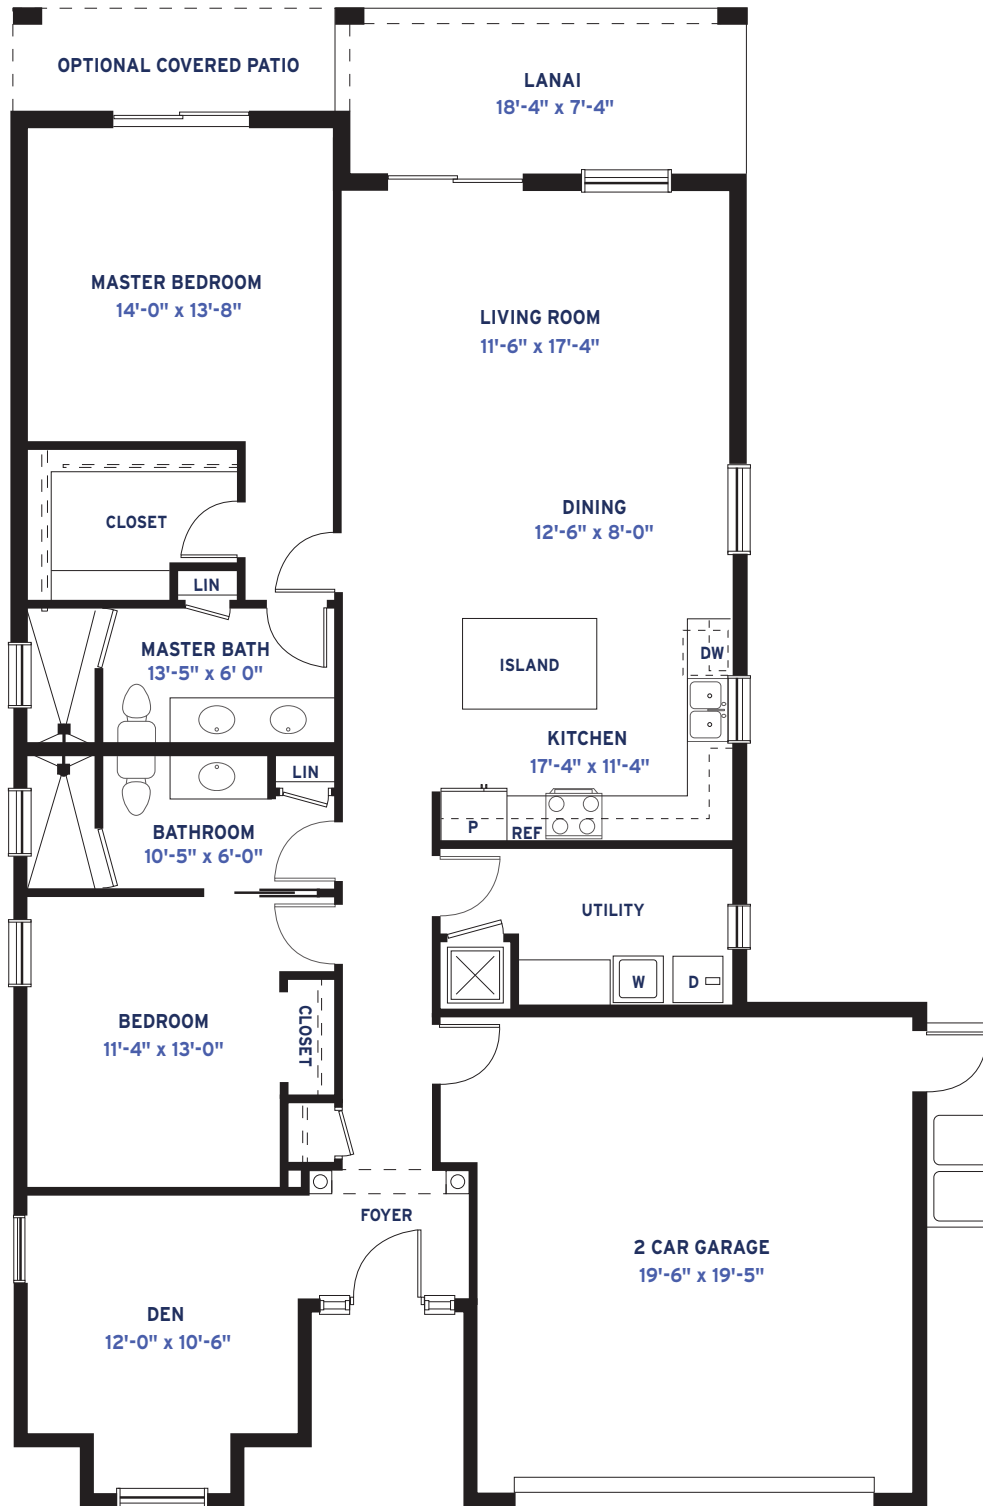

# The Gentry

2 BEDROOM + DEN | 2 BATHS | 1,609 SQUARE FEET

## FLOOR PLAN

Dimensions may vary based on individual floor plan.