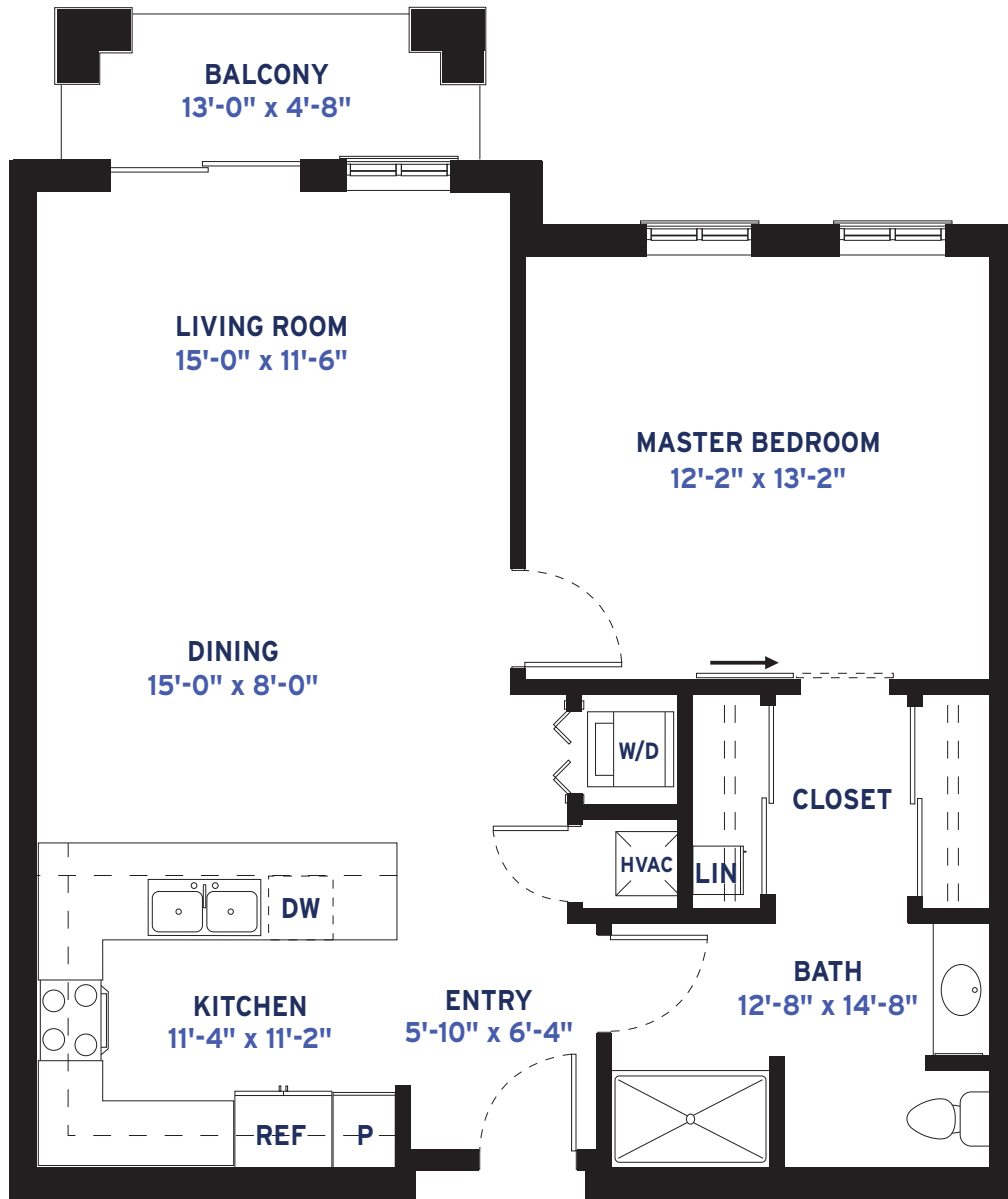

The Herald

1 BEDROOM | 1 BATH | 924 SQUARE FEET

FLOOR PLAN

Dimensions may vary based on individual floor plan.