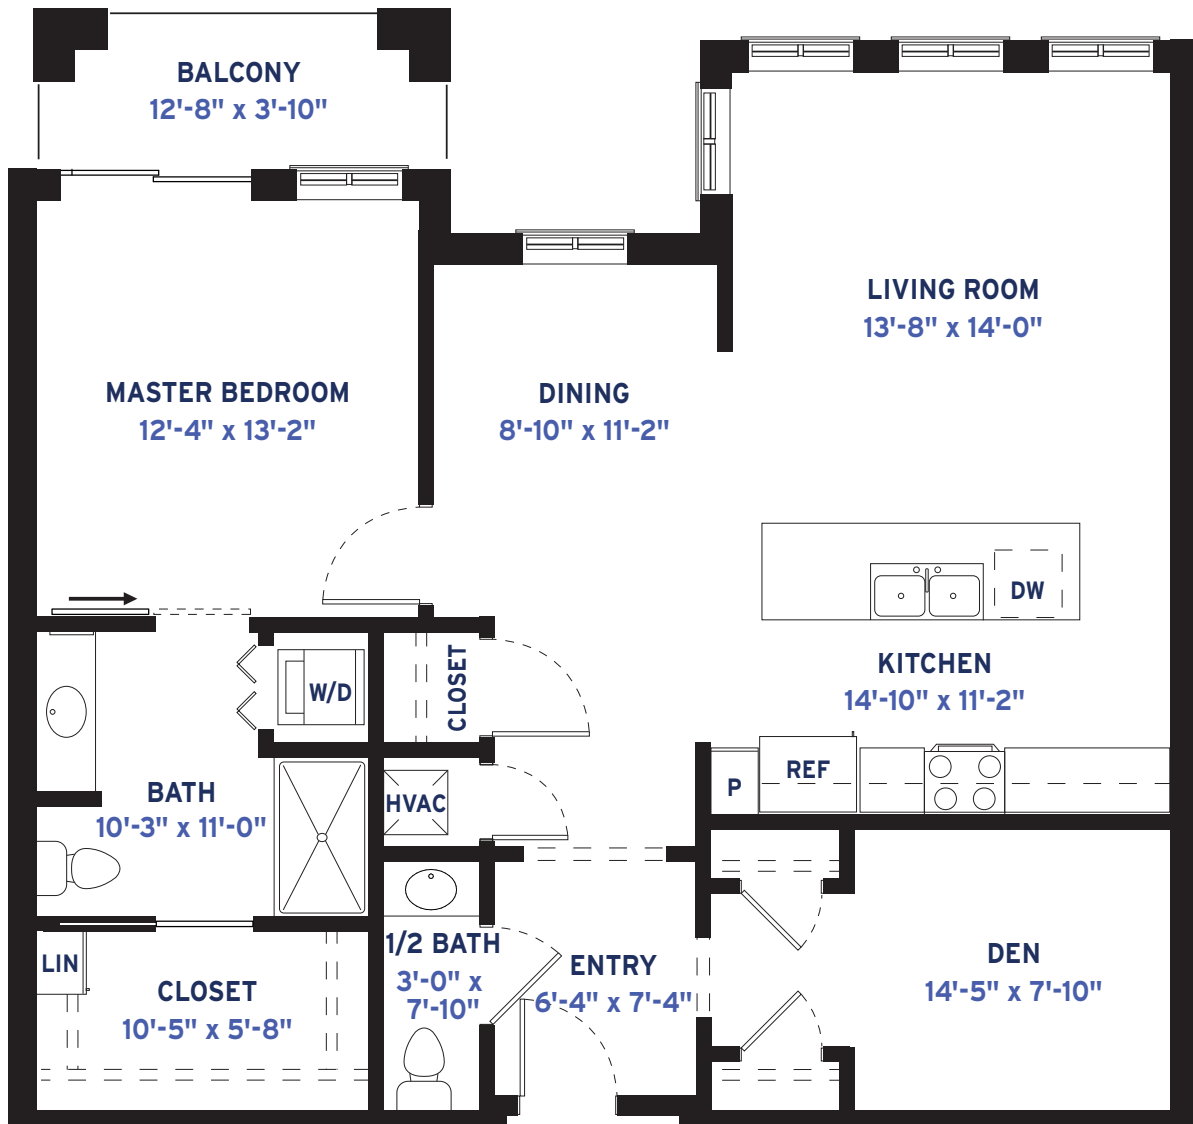

The Knight

1 BEDROOM + DEN | 1.5 BATHS | 1,119 SQUARE FEET

FLOOR PLAN

Dimensions may vary based on individual floor plan.