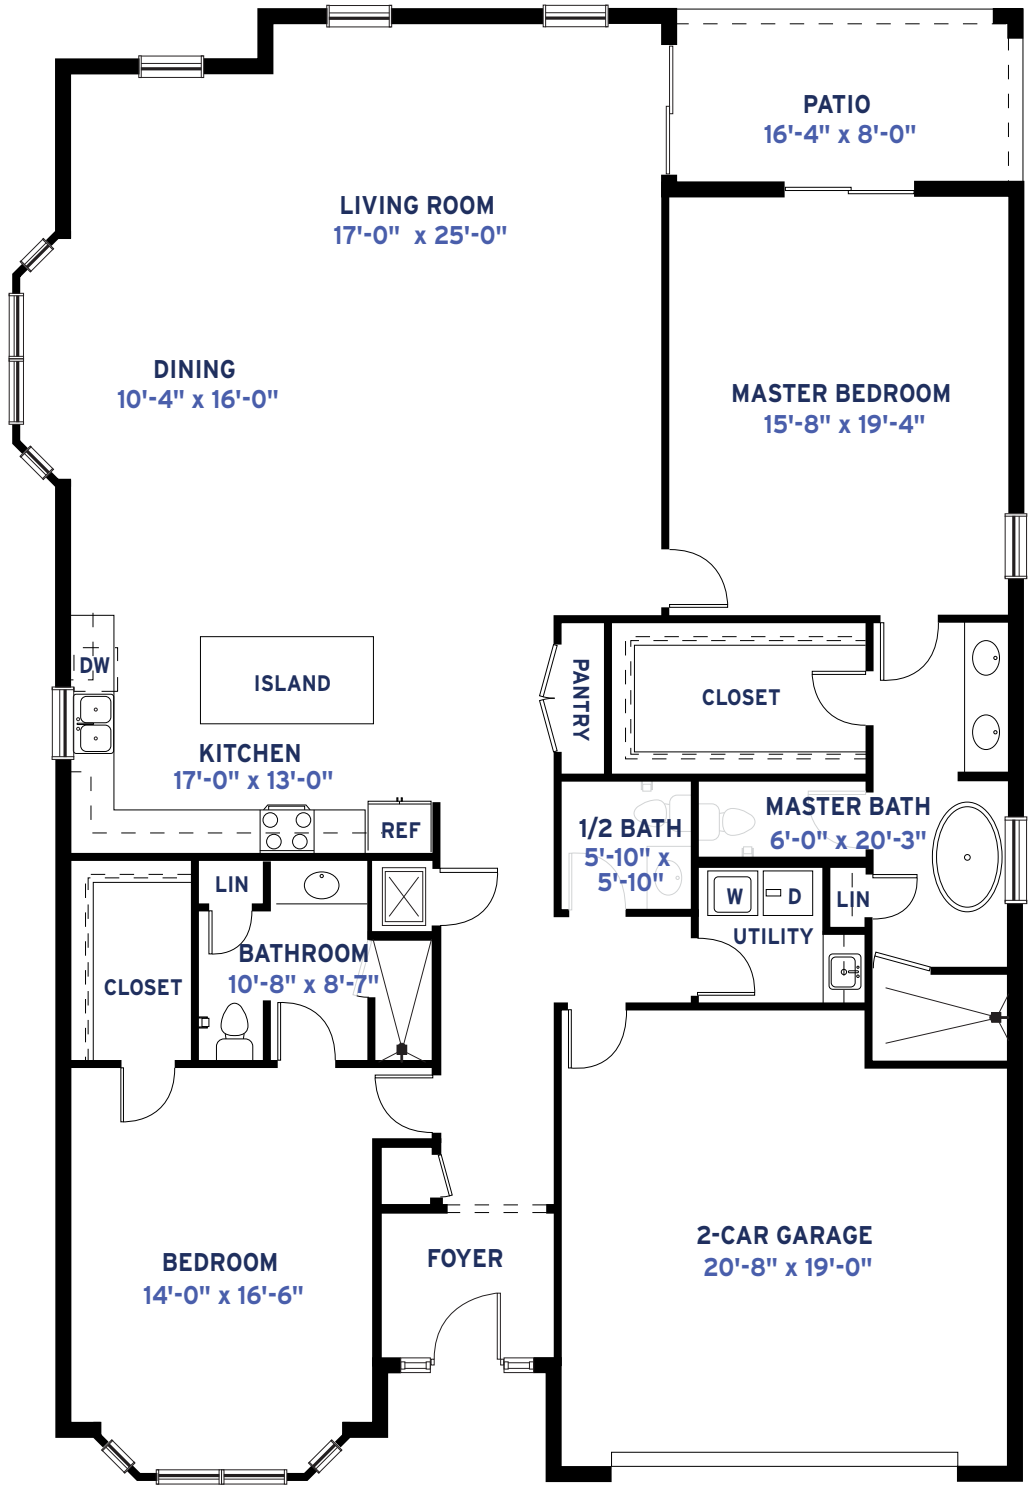

The Monarch

2 BEDROOM | 2.5 BATHS | 2,404 SQUARE FEET

FLOOR PLAN

Dimensions may vary based on individual floor plan.