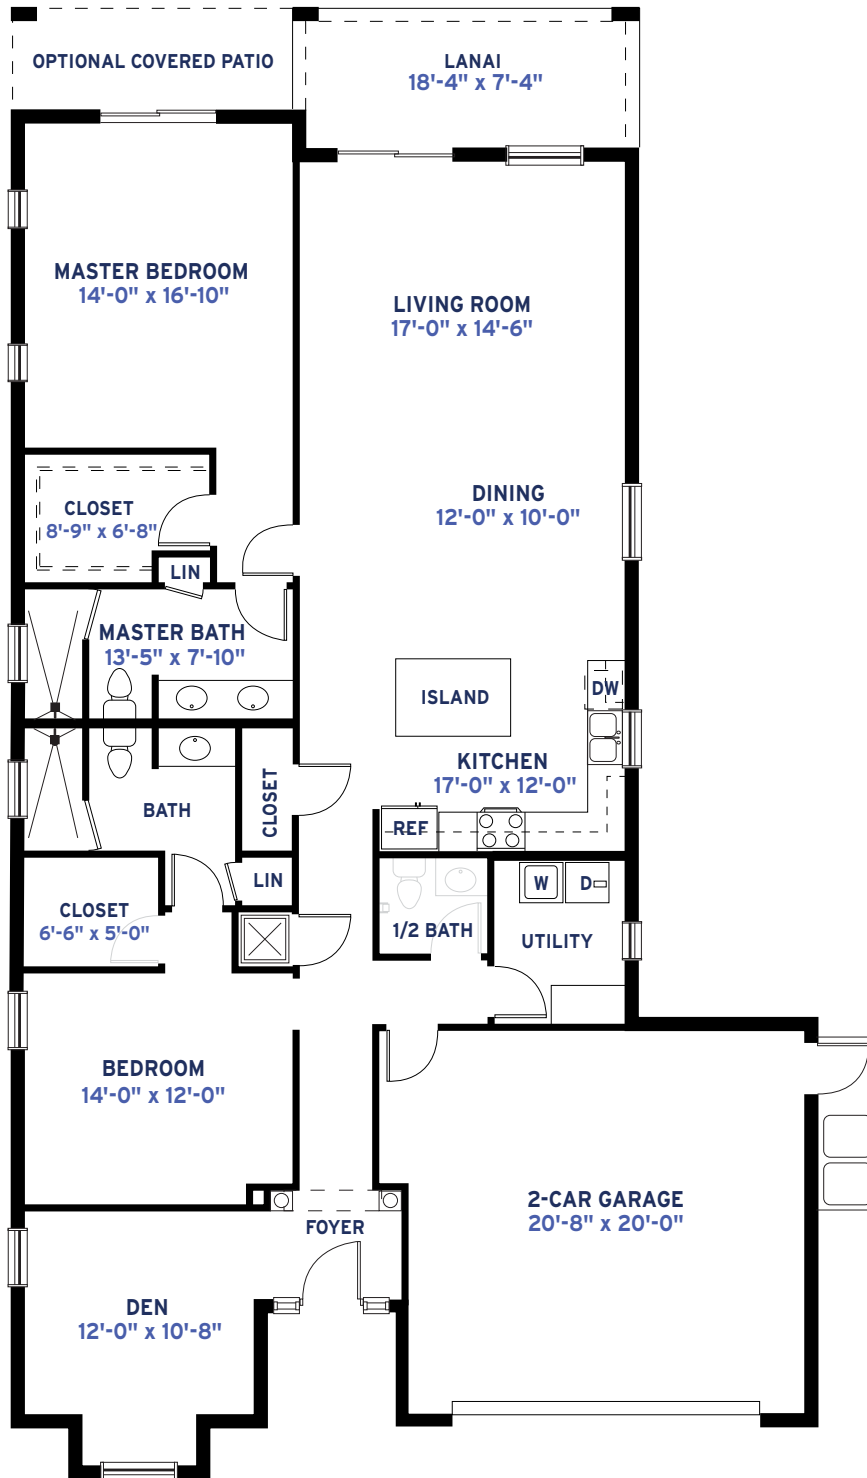

The Noble

2 BEDROOM + DEN | 2.5 BATHS | 1,920 SQUARE FEET

FLOOR PLAN

Dimensions may vary based on individual floor plan.