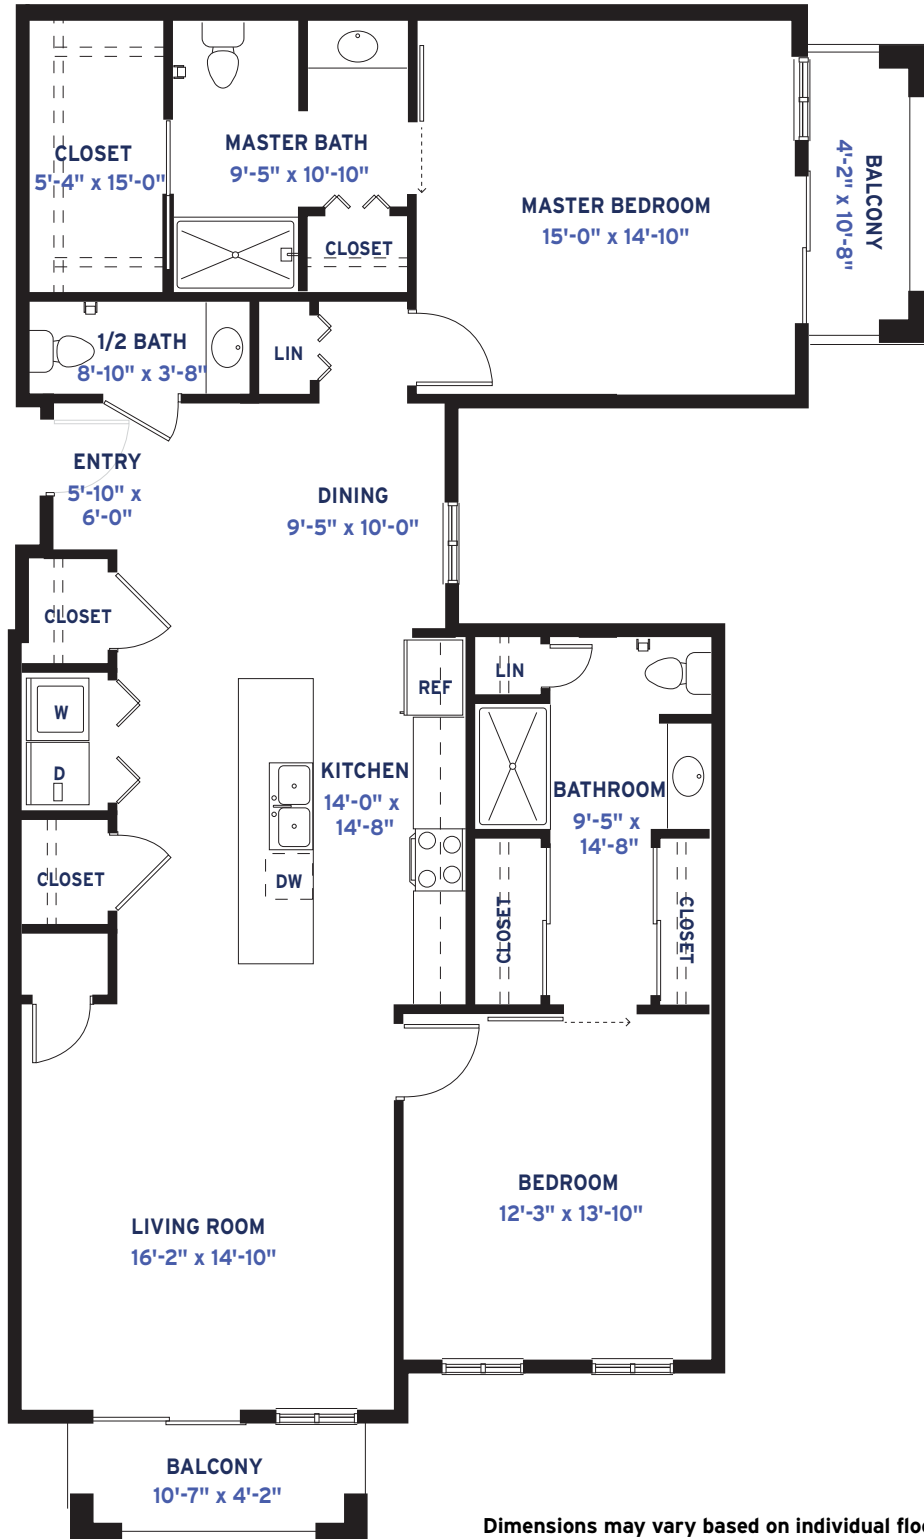

The Regent

2 BEDROOM | 2.5 BATHS | 1,532 SQUARE FEET

FLOOR PLAN

Dimensions may vary based on individual floor plan.