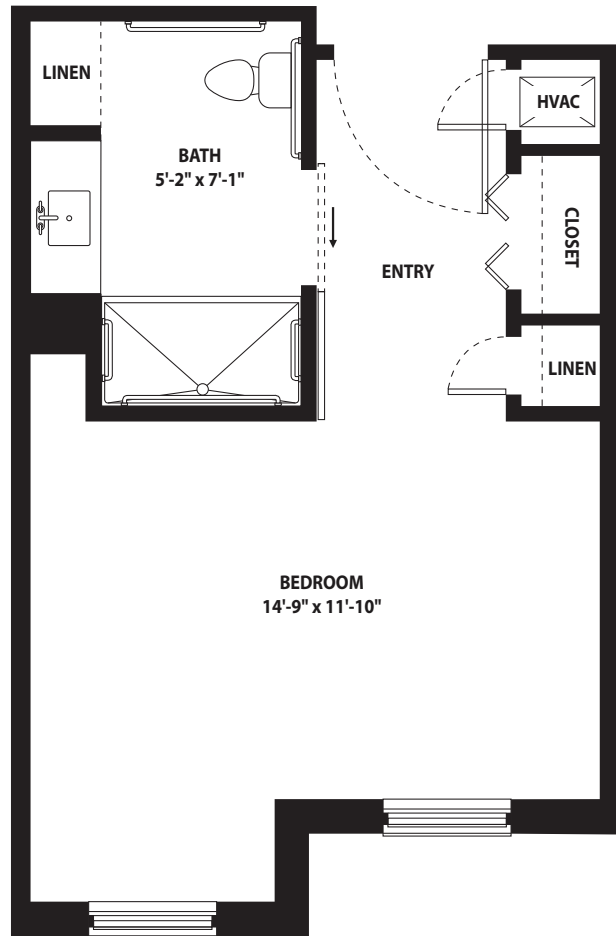

The Maitland

ONE-BEDROOM | ONE-BATH | 306 SQUARE FEET

Color square corresponds to the legend on each Level Plan.

Dimensions may vary based on individual floor plan.
Dimensions set to 1/8" scale.