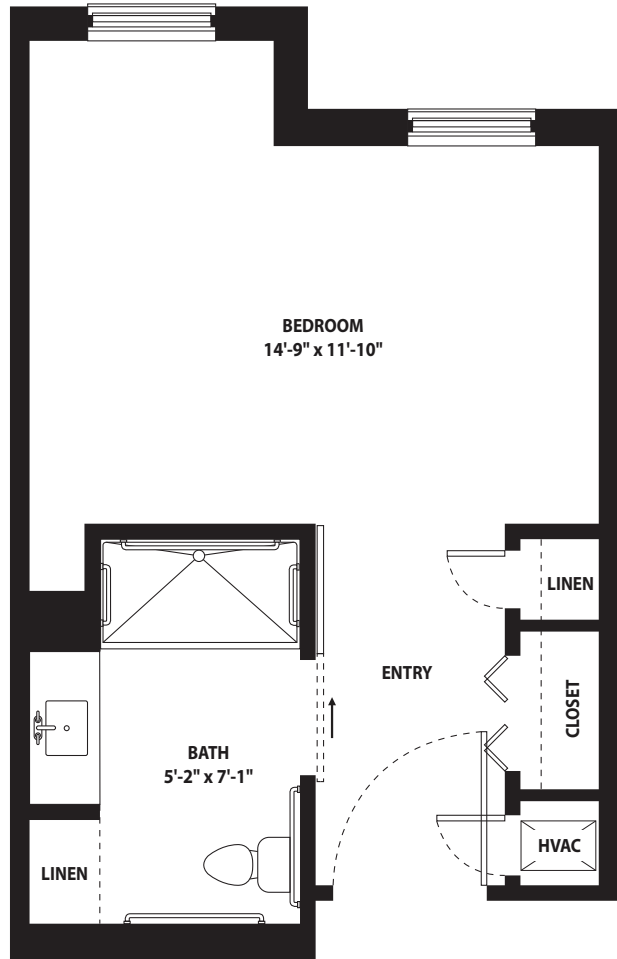

The Ivanhoe

■ ONE-BEDROOM | ONE-BATH | 306 SQUARE FEET

Color square corresponds to the legend on each Level Plan.

Dimensions may vary based on individual floor plan.

Dimensions set to 1/8" scale.