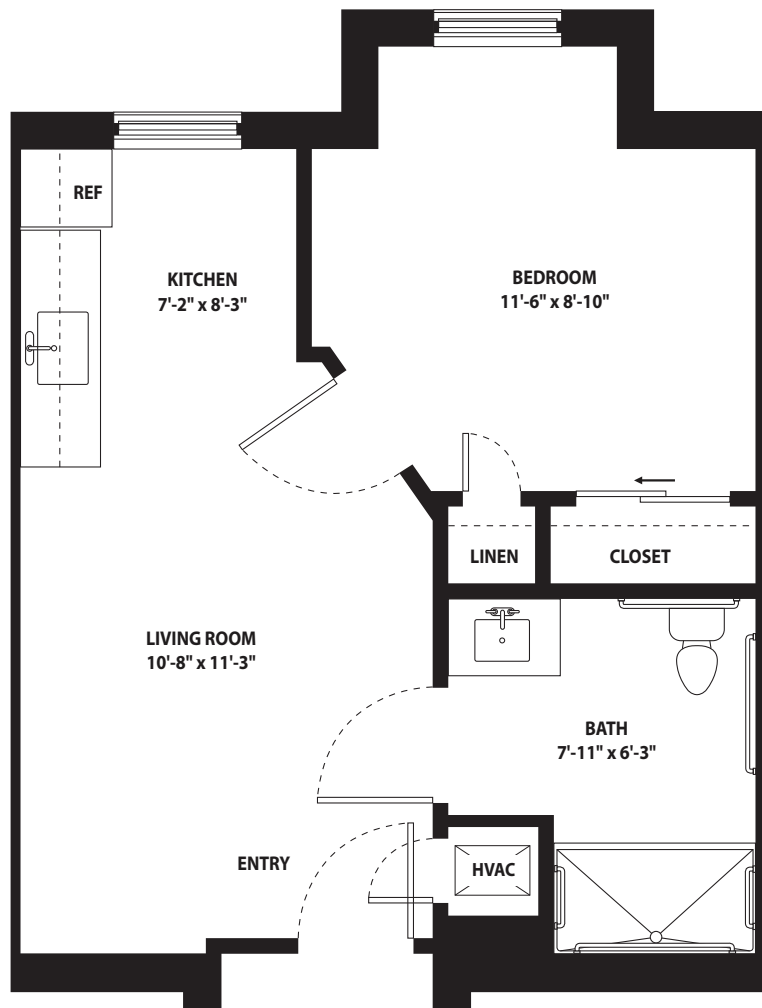

The Killarney

■ ONE-BEDROOM | ONE-BATH | 415 SQUARE FEET

Color square corresponds to the legend on each Level Plan.

Dimensions may vary based on individual floor plan.

Dimensions set to 1/8" scale.