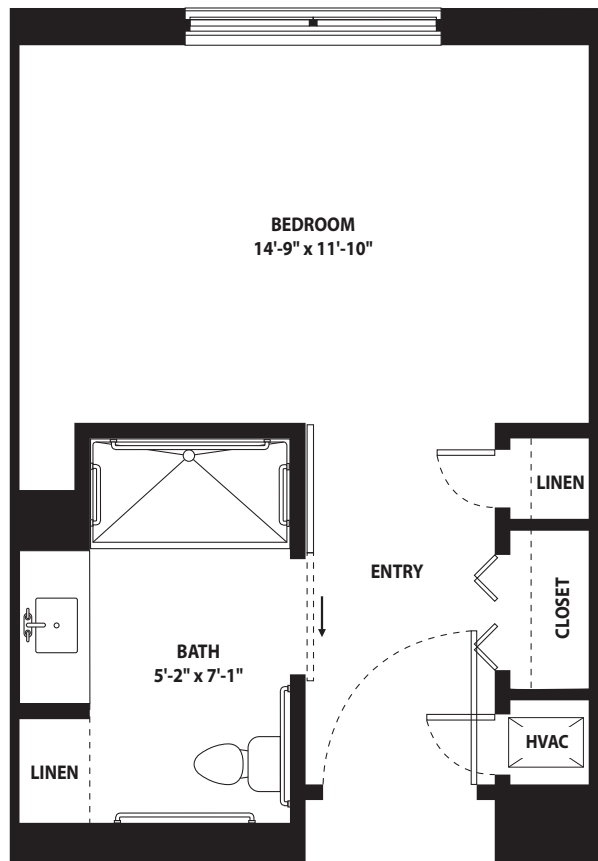

The Osceola

■ ONE-BEDROOM | ONE-BATH | 291 SQUARE FEET

Color square corresponds to the legend on each Level Plan.

Dimensions may vary based on individual floor plan.
Dimensions set to 1/8" scale.